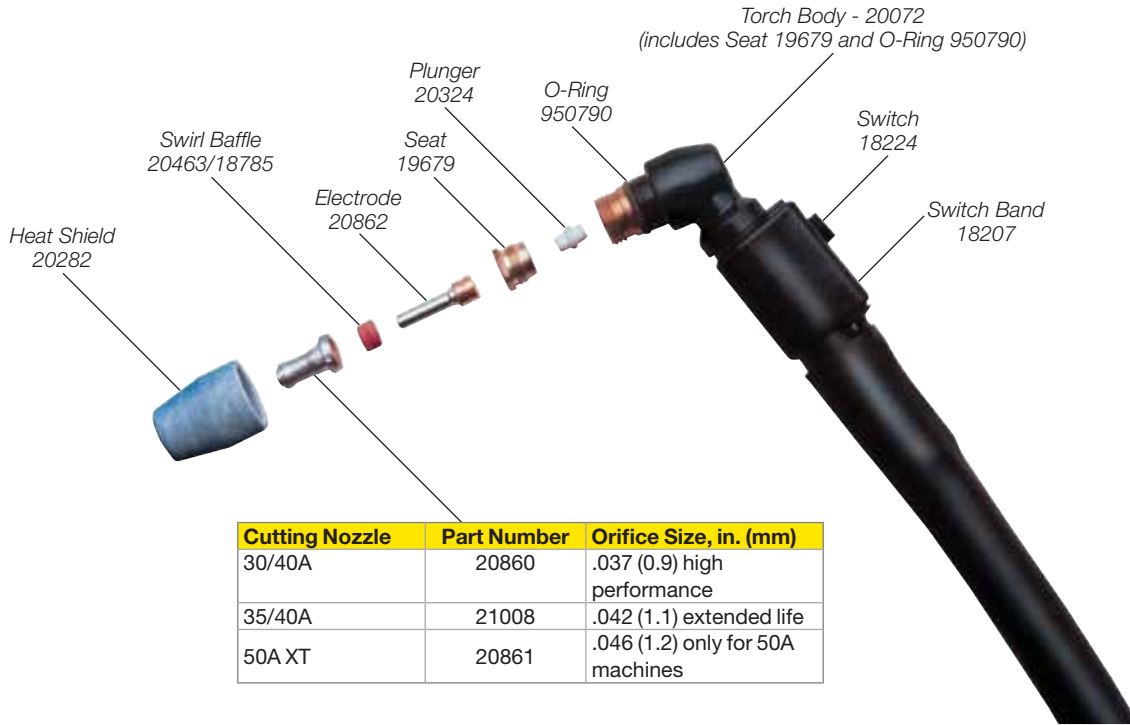

PT-31XL/PT-31XLPC Manual Torch

Spare Parts Kit

Description	Part Number	35/40A - 21980	0558005281	0558003301
Heat shield	20282	1	1	1
Nozzles (15/20A)	19667	-	3	-
Nozzles (30/40A)	20860	-	-	3
Nozzles (35/40A) extended life	21008	3	-	-
Swirl baffle	20463	1	-	1
Swirl baffle	18785	-	1	-
Electrode	20862	2	-	2
Electrode	18205	-	2	-
Lubricant .25 oz	0558000443	1	1	1